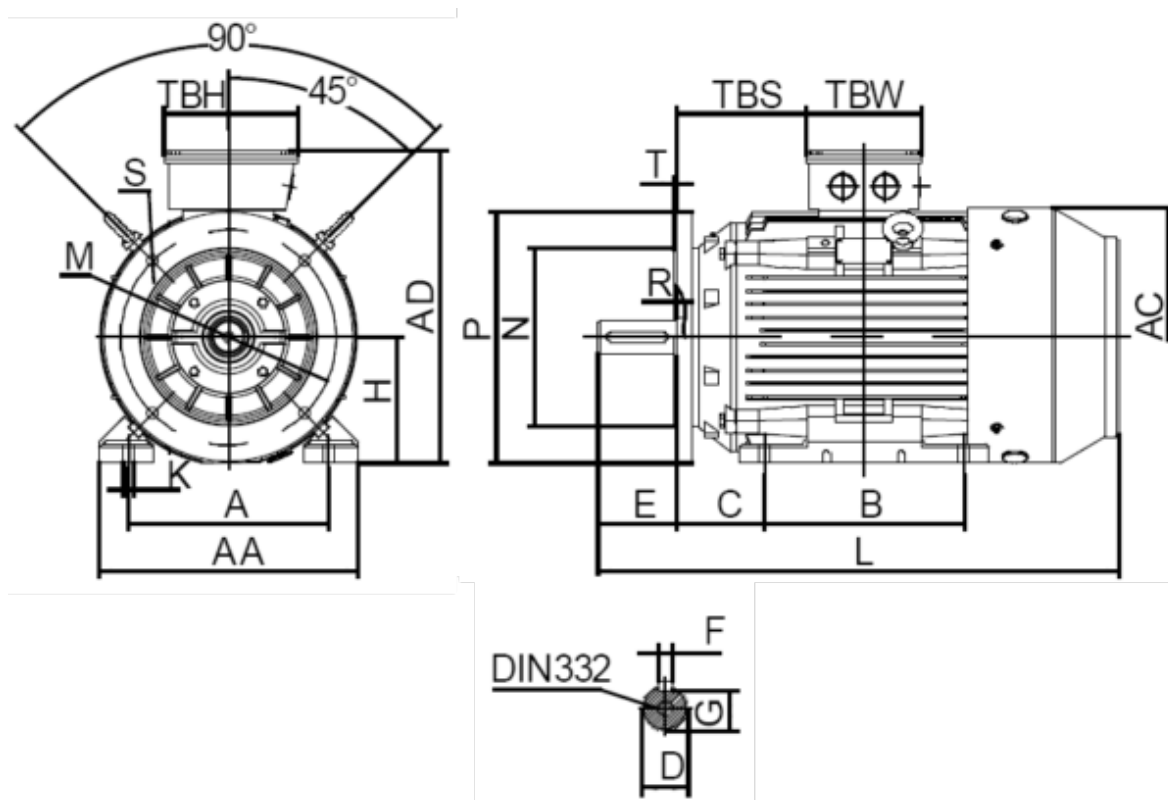

Data Sheet

Article number: 250301100637

Description: Kleedrive T3C 160L-6 11.0KW 900 rpm
3x400/690V 50HZ IP55 B35 Eff=90,3%

Measures

A = 254	F = 12	TBW = 162
AA = 316	G = 37	
AC = Ø313	H = 160	
AD = 404	HD = 244	
B = 254	K = Ø15	
C = 108	L = 650	
D = Ø42	TBH = 187	
E = 110	TBS = 91	